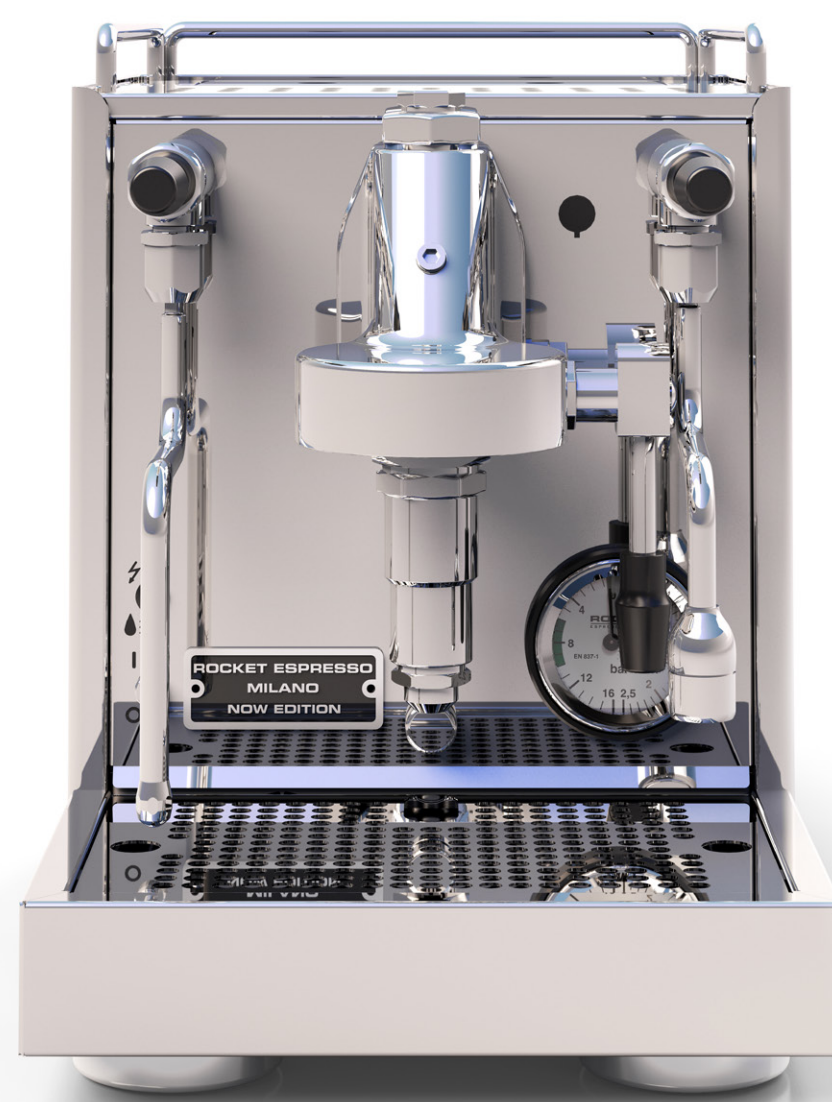

ROCKET ESPRESSO PRESENTS

ROCKET NOW

Rocket Espresso launches the Rocket NOW, a special issue machine designed with precision and purpose, offering the quality and craftsmanship that Rocket Espresso is renowned for, while addressing the evolving needs of modern home baristas.

DESIGN PHILOSOPHY

The Rocket NOW is based on the iconic Appartamento, with additional features that elevate its performance and usability.

This machine embodies Rocket Espresso's commitment to crafting exceptional, high quality espresso machines that deliver the finest espresso in the cup, time after time.

KEY FEATURES

Oversized manometer: For enhanced precision in monitoring pressure, ensuring every extraction is perfect.

Integrated and visible shot timer: Provides baristas with accurate control over brewing time, making it easier to achieve consistent results.

Larger capacity drip tray: Borrowed from the Appartamento TCA, this feature allows for longer sessions without the need for frequent emptying.

Iconic quick steam and E61 lever handles: Combining functionality with the classic design that Rocket Espresso machines are known for.